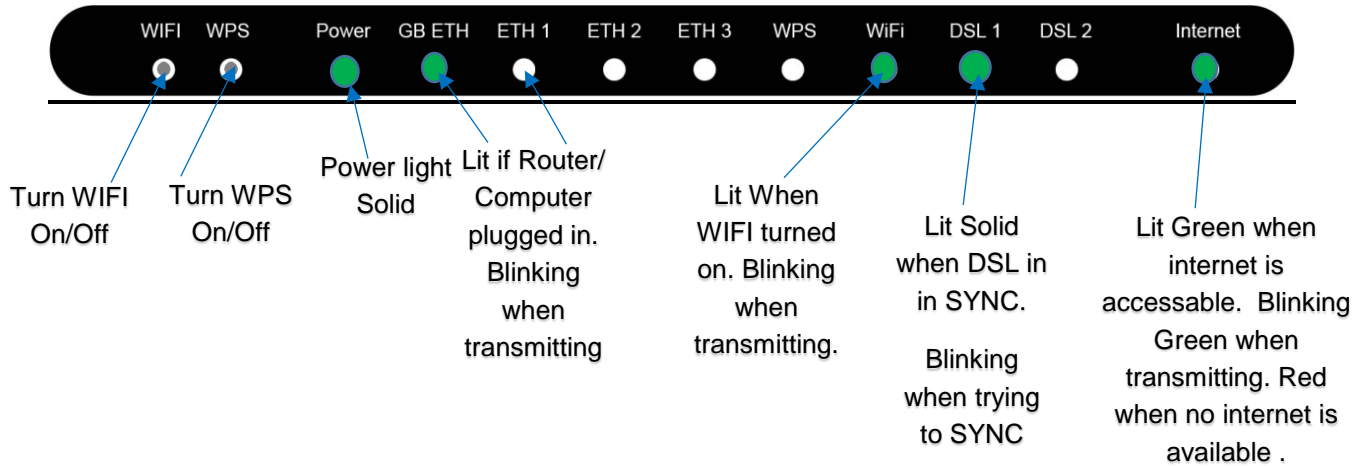

DSL Quick Notes

Modem Rear View

Lights in Router Mode

Lights in Bridge Mode