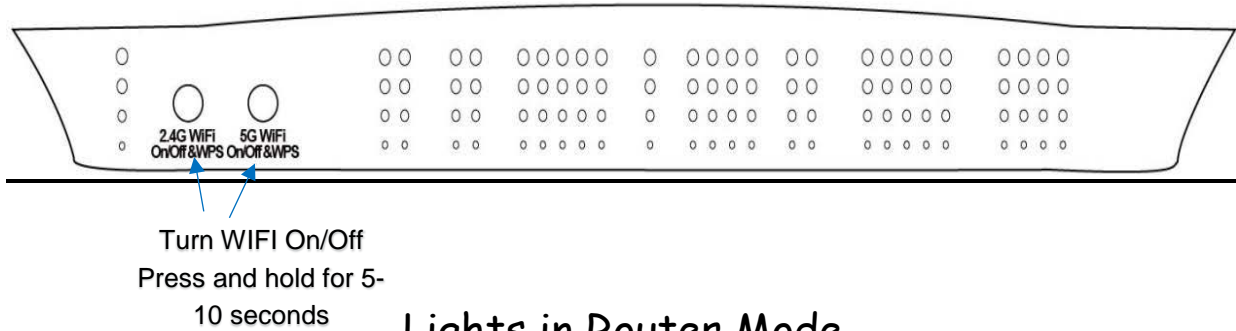

DSL Quick Notes Comtrend VR-3060

Modem Rear View

Modem Front View

Lights in Router Mode

Lights in Bridge Mode