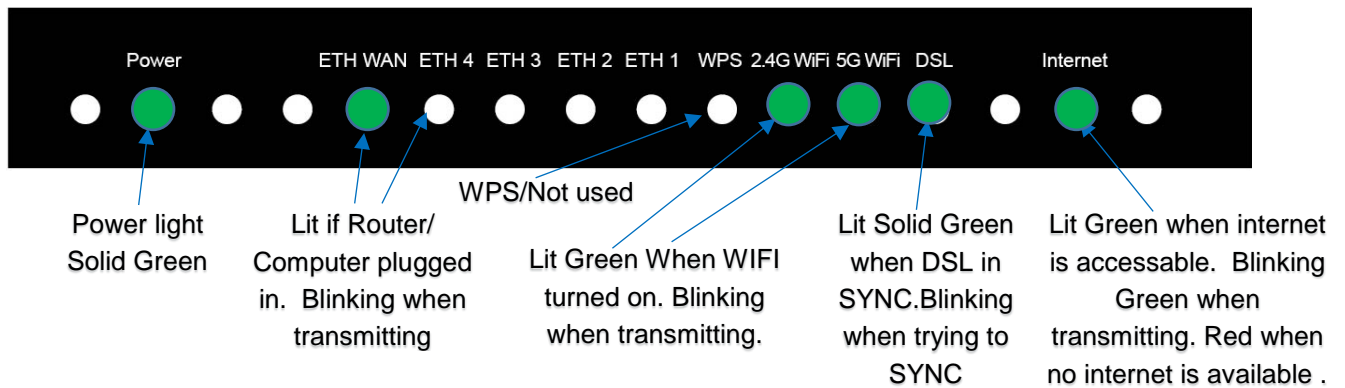

DSL Quick Notes Comtrend VR-3060

Modem Rear View

Modem Front View

Lights in Router Mode

Lights in Bridge Mode