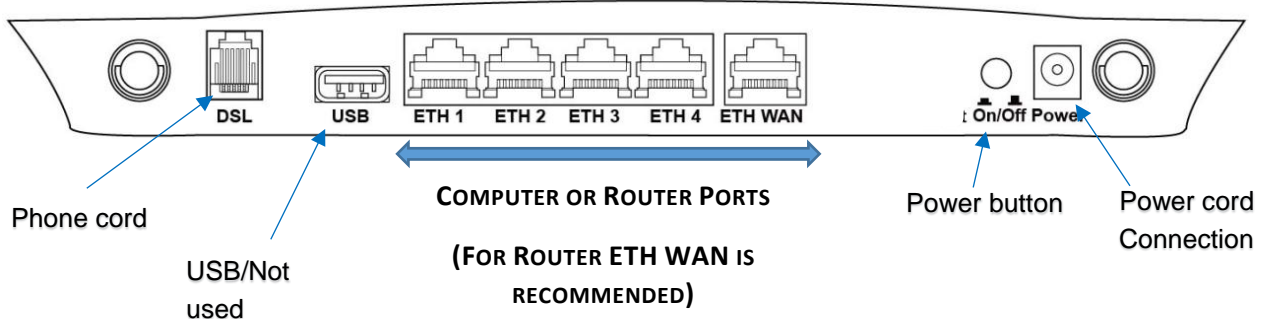

DSL Quick Notes Comtrend VR-3060

Modem Rear View

Modem Front View

Lights in Router Mode

Lights in Bridge Mode